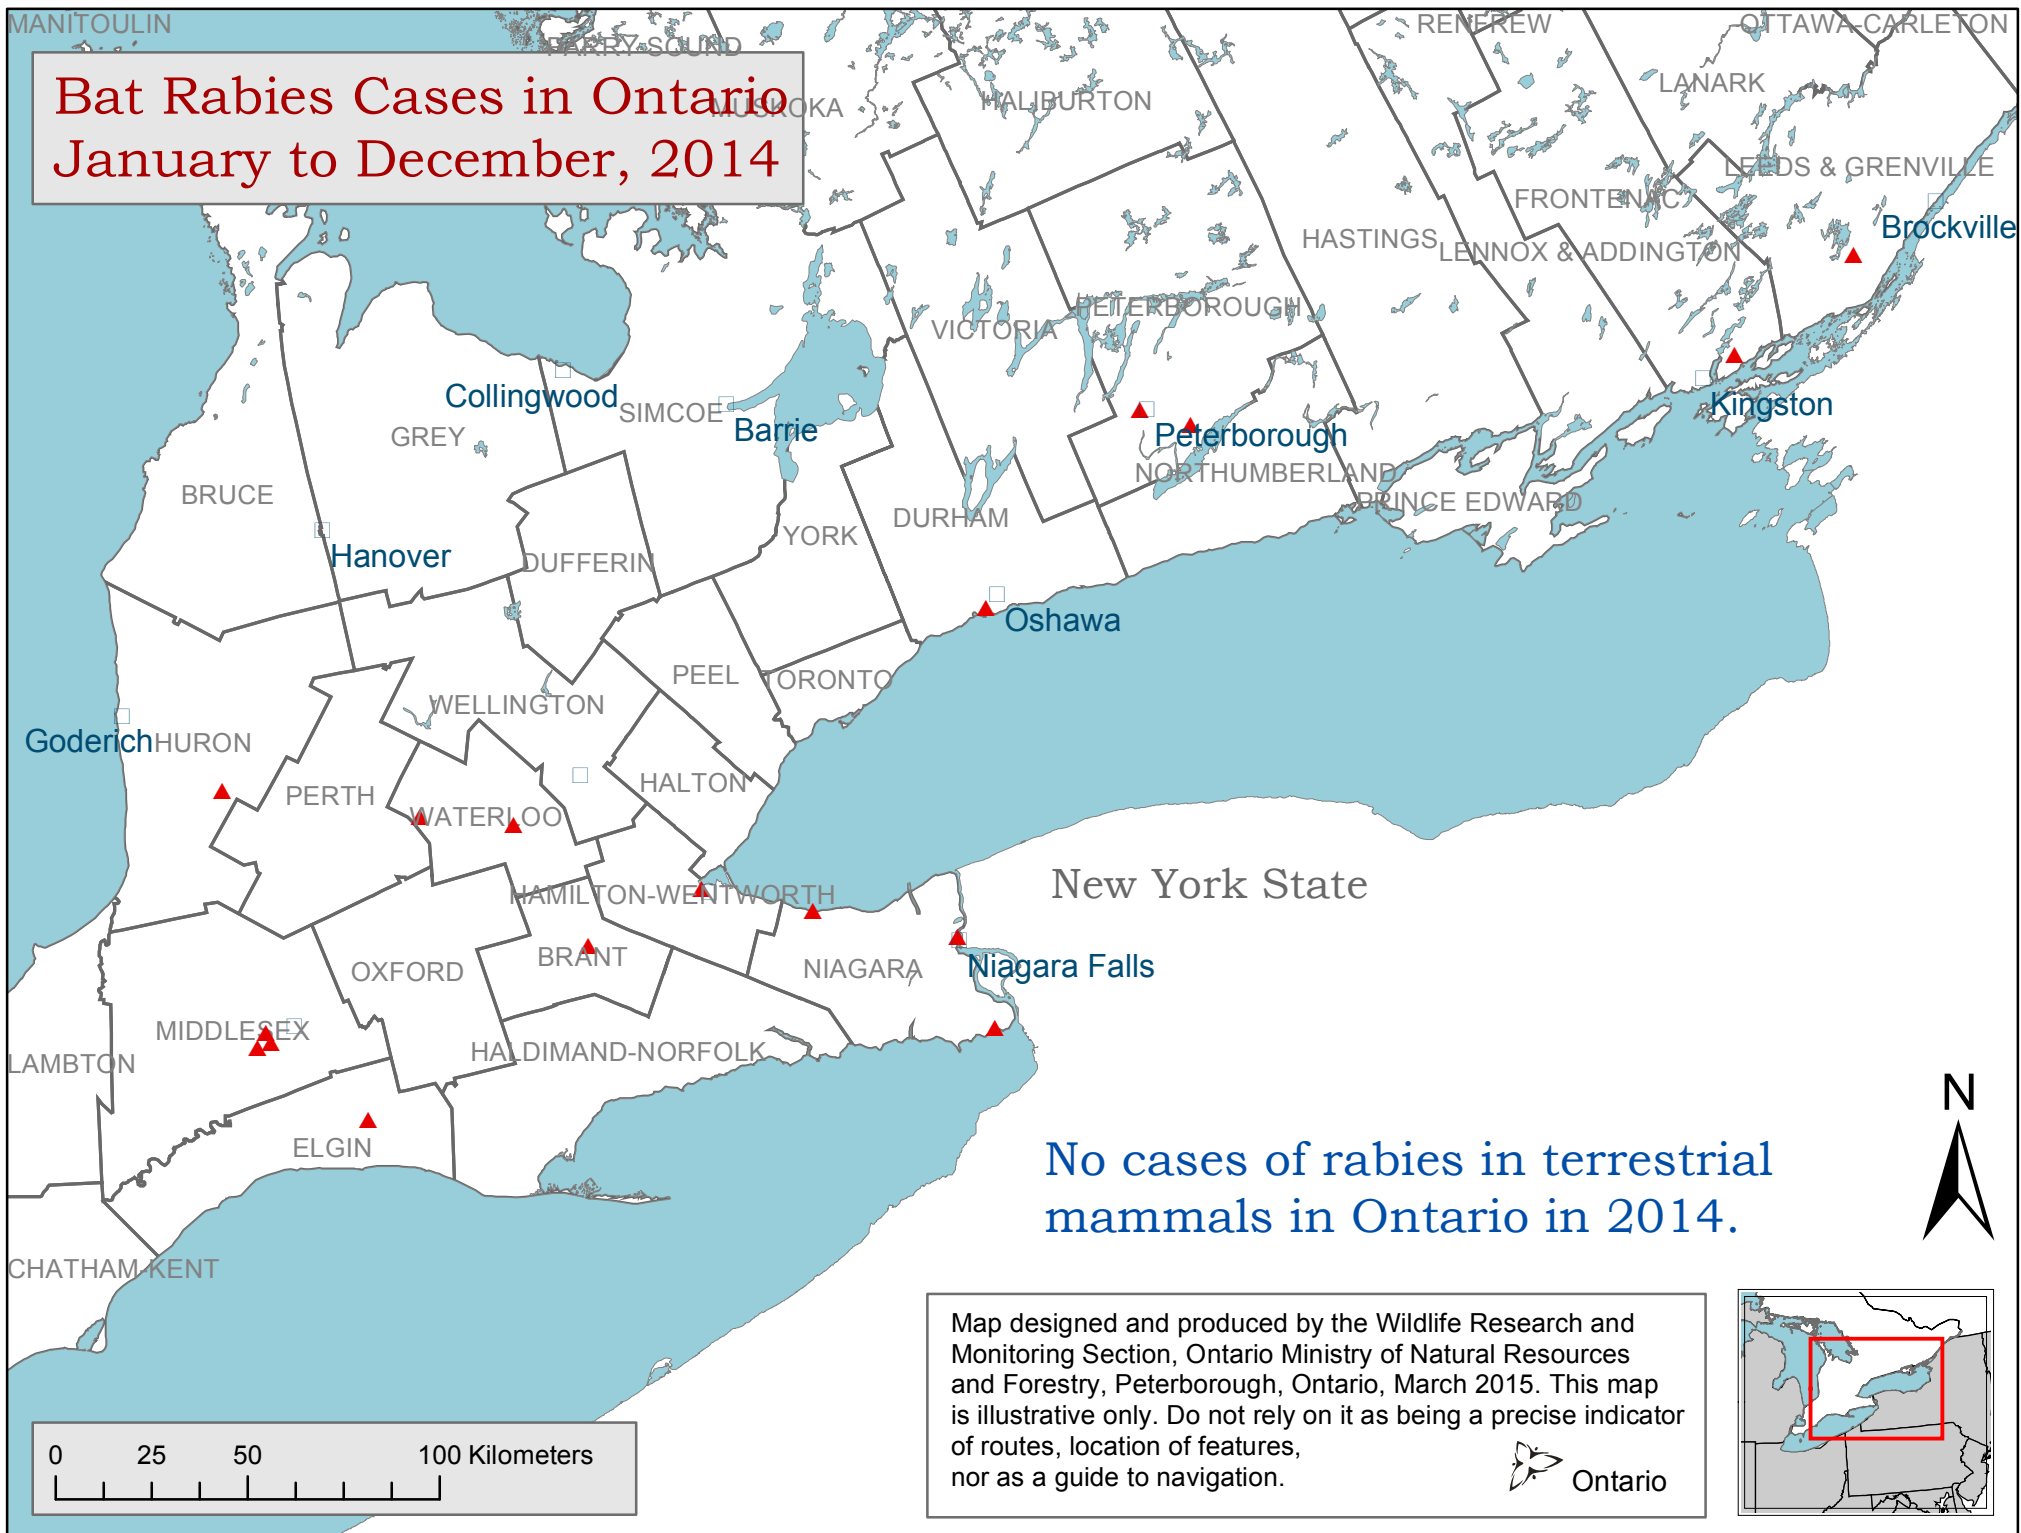

Bat Rabies Cases in Ontario January to December, 2014

No cases of rabies in terrestrial mammals in Ontario in 2014.

0 25 50 100 Kilometers

Map designed and produced by the Wildlife Research and Monitoring Section, Ontario Ministry of Natural Resources and Forestry, Peterborough, Ontario, March 2015. This map is illustrative only. Do not rely on it as being a precise indicator of routes, location of features, nor as a guide to navigation.